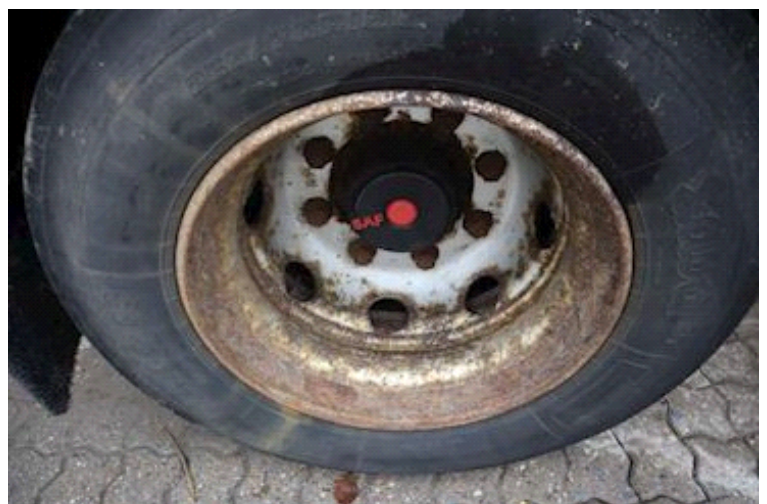

LASTAS A/S

Energivej 35 . DK-8722 Hedensted . Danmark
Motorvej / Autobahn E45 . Afkørsel / Abfahrt 58

E-mail: lastas@lastas.dk
www.lastas.dk

Tel +45 72 19 80 00 • Fax +45 72 19 80 01