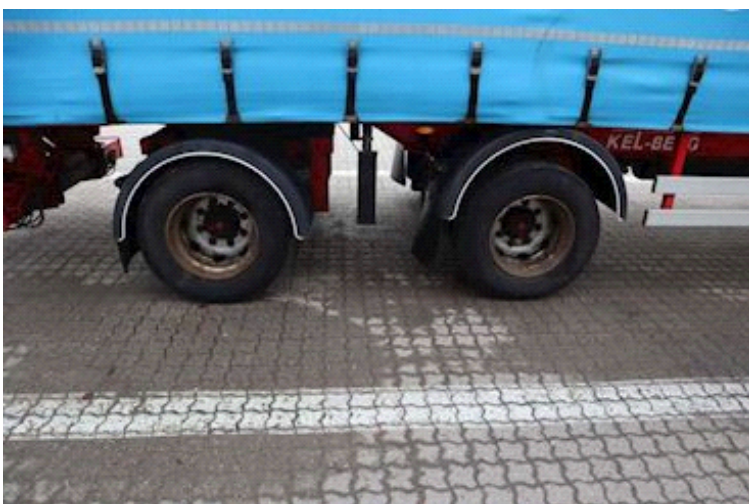

LASTAS A/S

Energivej 35 . DK-8722 Hedensted . Danmark
Motorvej / Autobahn E45 . Afkørsel / Abfahrt 58

E-mail: lastas@lastas.dk
www.lastas.dk

Tel +45 72 19 80 00 • Fax +45 72 19 80 01