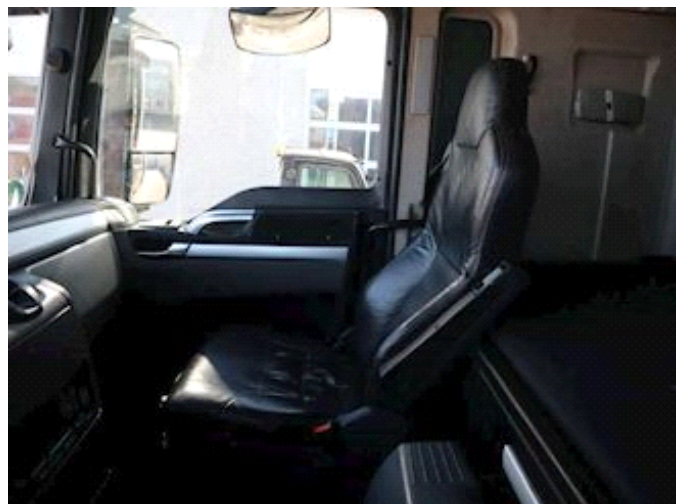

LASTAS A/S

Energivej 35 . DK-8722 Hedensted . Danmark
Motorvej / Autobahn E45 . Afkørsel / Abfahrt 58

E-mail: lastas@lastas.dk
www.lastas.dk

Tel +45 72 19 80 00 • Fax +45 72 19 80 01