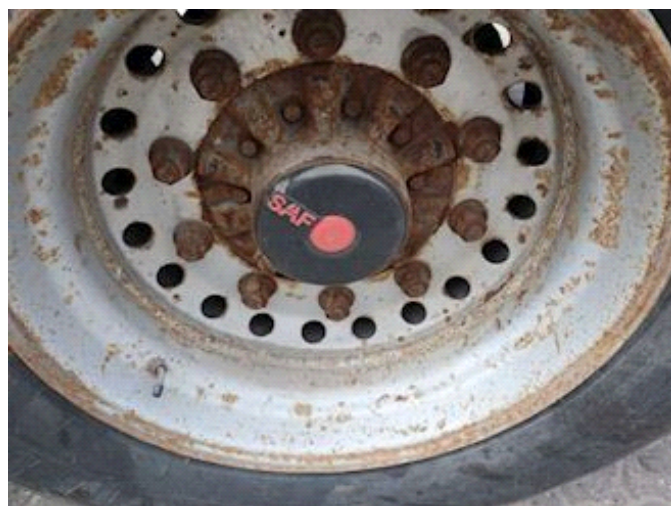

LASTAS A/S

Energivej 35 . DK-8722 Hedensted . Danmark
Motorvej / Autobahn E45 . Afkørsel / Abfahrt 58

E-mail: lastas@lastas.dk
www.lastas.dk

Tel +45 72 19 80 00 • Fax +45 72 19 80 01