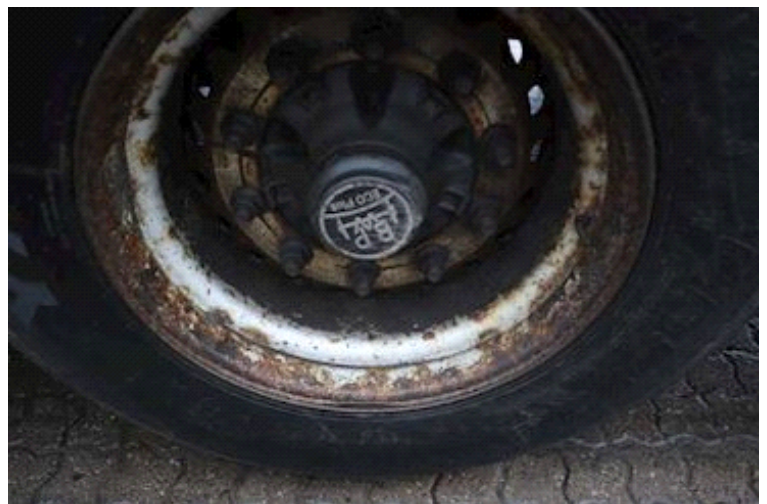

LASTAS A/S

Energivej 35 . DK-8722 Hedensted . Danmark
Motorvej / Autobahn E45 . Afkørsel / Abfahrt 58

E-mail: lastas@lastas.dk
www.lastas.dk

Tel +45 72 19 80 00 • Fax +45 72 19 80 01