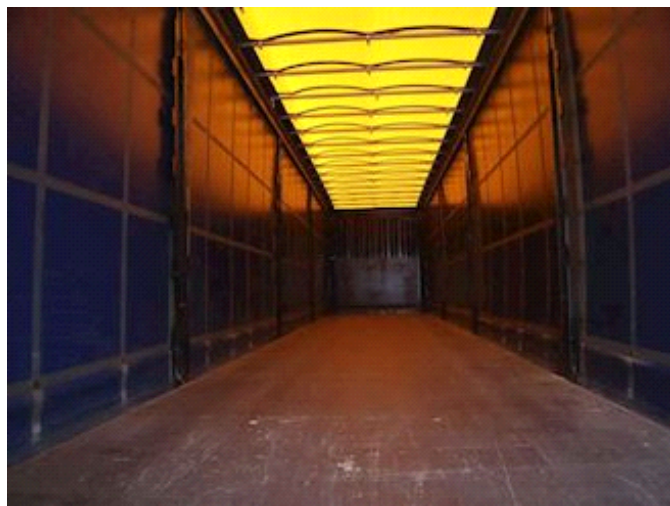

LASTAS A/S

Energivej 35 . DK-8722 Hedensted . Danmark
Motorvej / Autobahn E45 . Afkørsel / Abfahrt 58

E-mail: lastas@lastas.dk
www.lastas.dk

Tel +45 72 19 80 00 • Fax +45 72 19 80 01