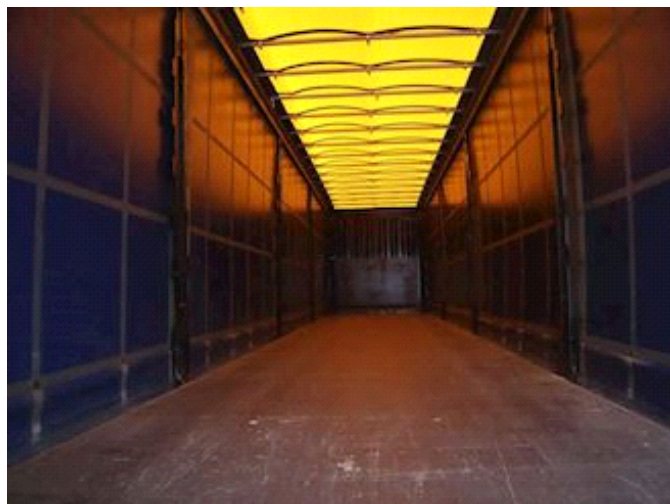

LASTAS A/S

Energivej 35 . DK-8722 Hedensted . Danmark
Motorvej / Autobahn E45 . Afkørsel / Abfahrt 58

E-mail: lastas@lastas.dk
www.lastas.dk

Tel +45 72 19 80 00 • Fax +45 72 19 80 01