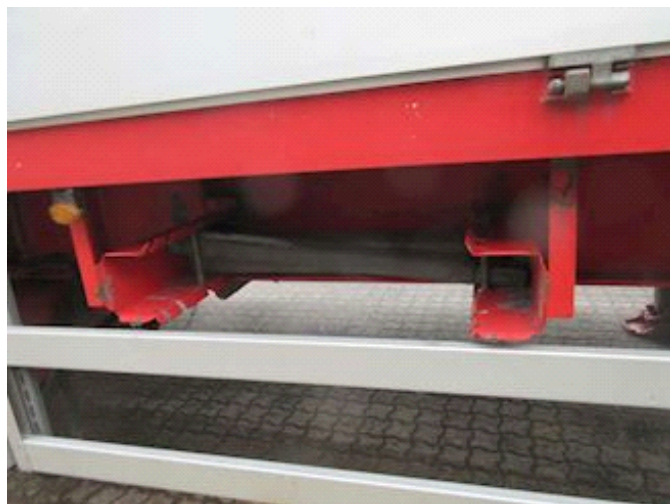

LASTAS A/S

Energivej 35 . DK-8722 Hedensted . Danmark
Motorvej / Autobahn E45 . Afkørsel / Abfahrt 58

E-mail: lastas@lastas.dk
www.lastas.dk

Tel +45 72 19 80 00 • Fax +45 72 19 80 01