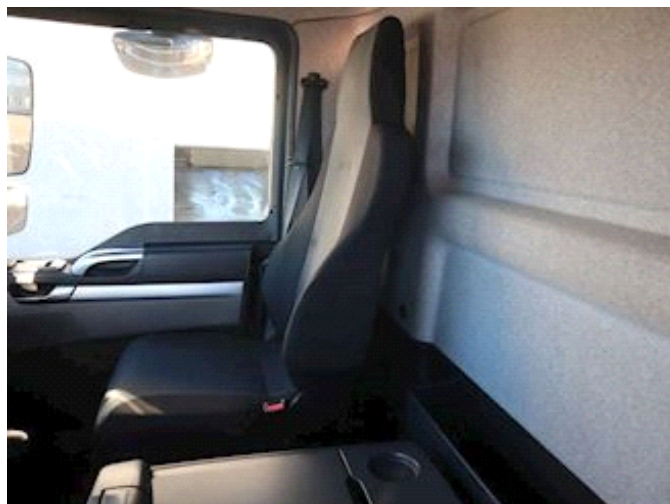

LASTAS A/S

Energivej 35 . DK-8722 Hedensted . Danmark
Motorvej / Autobahn E45 . Afkørsel / Abfahrt 58

E-mail: lastas@lastas.dk
www.lastas.dk

Tel +45 72 19 80 00 • Fax +45 72 19 80 01