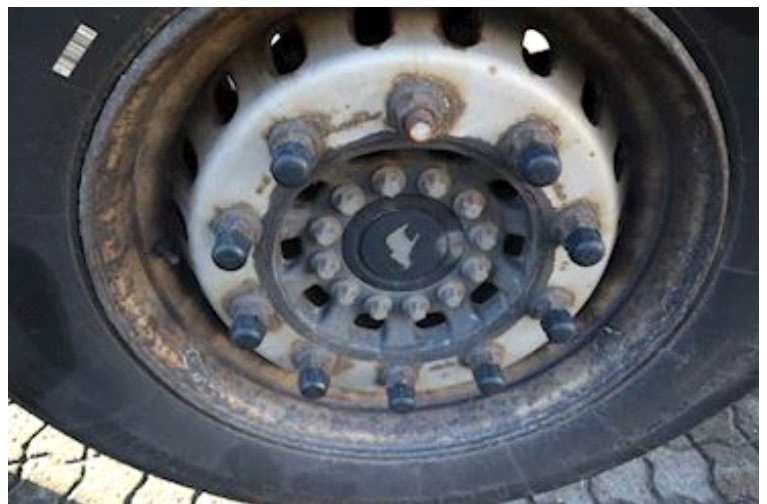

LASTAS A/S

Energivej 35 . DK-8722 Hedensted . Danmark
Motorvej / Autobahn E45 . Afkørsel / Abfahrt 58

E-mail: lastas@lastas.dk
www.lastas.dk

Tel +45 72 19 80 00 • Fax +45 72 19 80 01