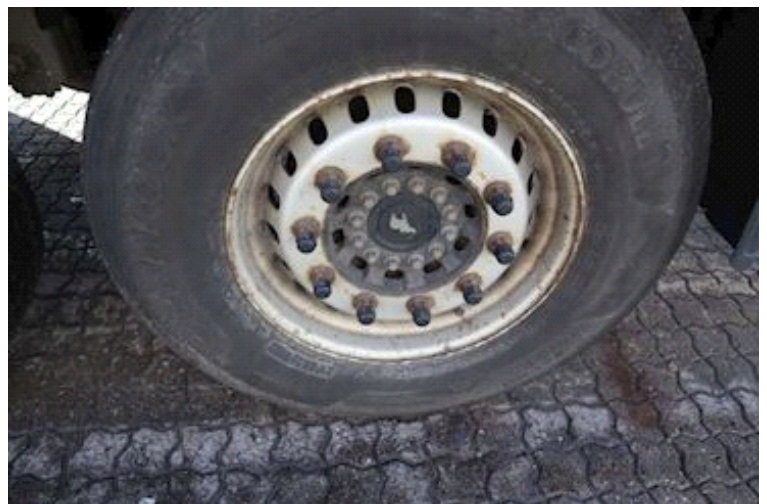

LASTAS A/S

Energivej 35 . DK-8722 Hedensted . Danmark
Motorvej / Autobahn E45 . Afkørsel / Abfahrt 58

E-mail: lastas@lastas.dk
www.lastas.dk

Tel +45 72 19 80 00 • Fax +45 72 19 80 01