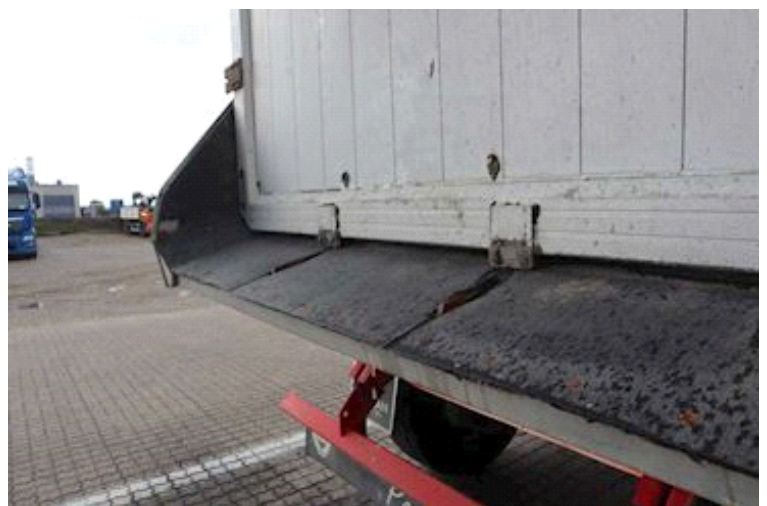

LASTAS A/S

Energivej 35 . DK-8722 Hedensted . Danmark
Motorvej / Autobahn E45 . Afkørsel / Abfahrt 58

E-mail: lastas@lastas.dk
www.lastas.dk

Tel +45 72 19 80 00 • Fax +45 72 19 80 01