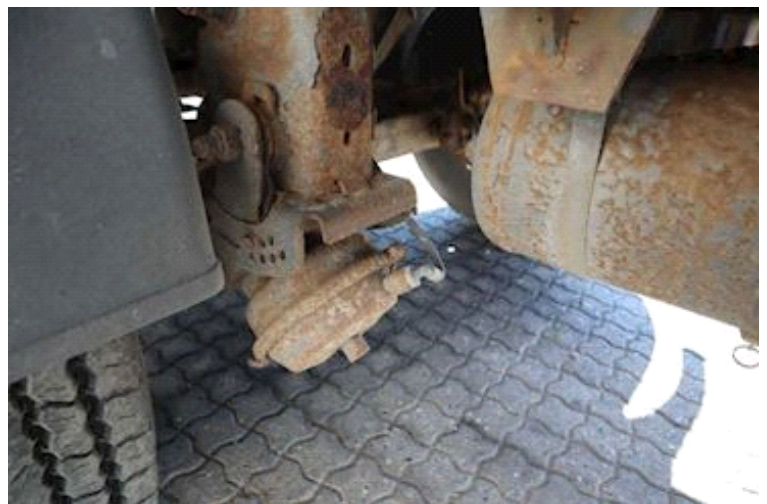

LASTAS A/S

Energivej 35 . DK-8722 Hedensted . Danmark
Motorvej / Autobahn E45 . Afkørsel / Abfahrt 58

E-mail: lastas@lastas.dk
www.lastas.dk

Tel +45 72 19 80 00 • Fax +45 72 19 80 01