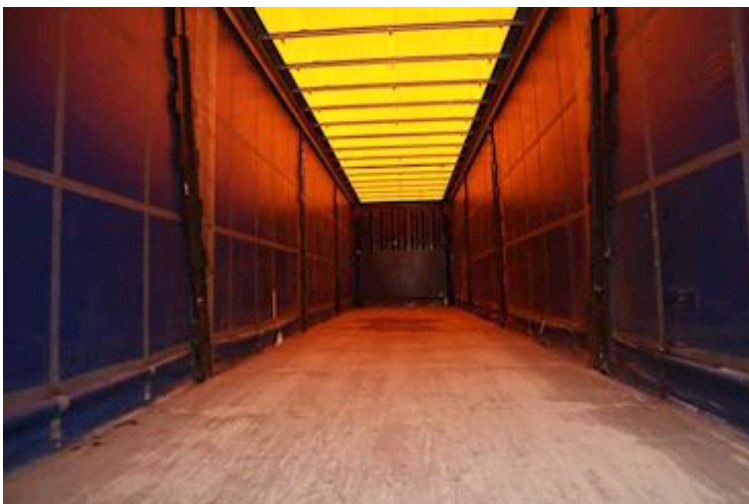

LASTAS A/S

Energivej 35 . DK-8722 Hedensted . Danmark
Motorvej / Autobahn E45 . Afkørsel / Abfahrt 58

E-mail: lastas@lastas.dk
www.lastas.dk

Tel +45 72 19 80 00 • Fax +45 72 19 80 01