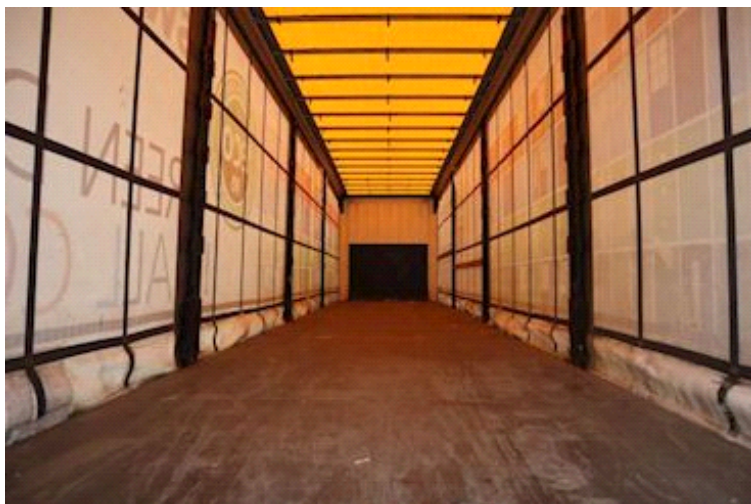

LASTAS A/S

Energivej 35 . DK-8722 Hedensted . Danmark
Motorvej / Autobahn E45 . Afkørsel / Abfahrt 58

E-mail: lastas@lastas.dk
www.lastas.dk

Tel +45 72 19 80 00 • Fax +45 72 19 80 01