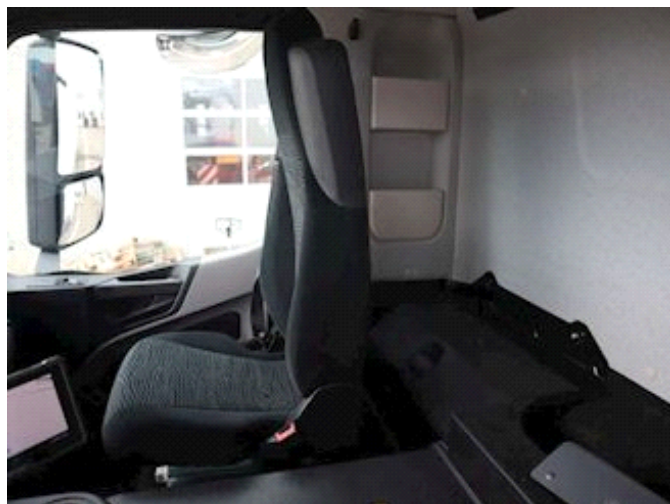

LASTAS A/S

Energivej 35 . DK-8722 Hedensted . Danmark
Motorvej / Autobahn E45 . Afkørsel / Abfahrt 58

E-mail: lastas@lastas.dk
www.lastas.dk

Tel +45 72 19 80 00 • Fax +45 72 19 80 01