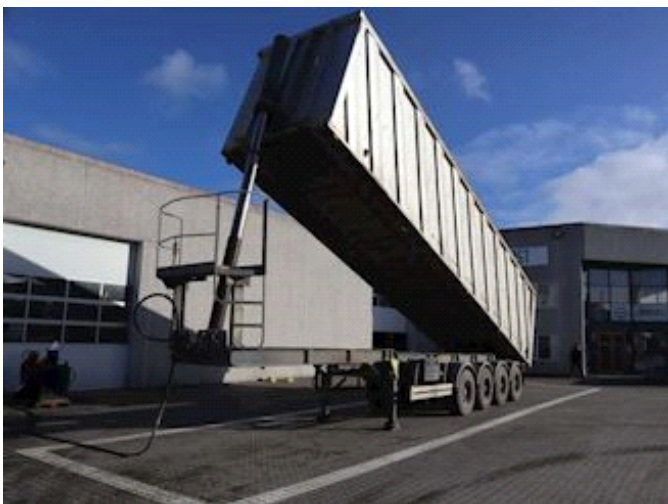

LASTAS A/S

Energivej 35 . DK-8722 Hedensted . Danmark
Motorvej / Autobahn E45 . Afkørsel / Abfahrt 58

E-mail: lastas@lastas.dk
www.lastas.dk

Tel +45 72 19 80 00 • Fax +45 72 19 80 01