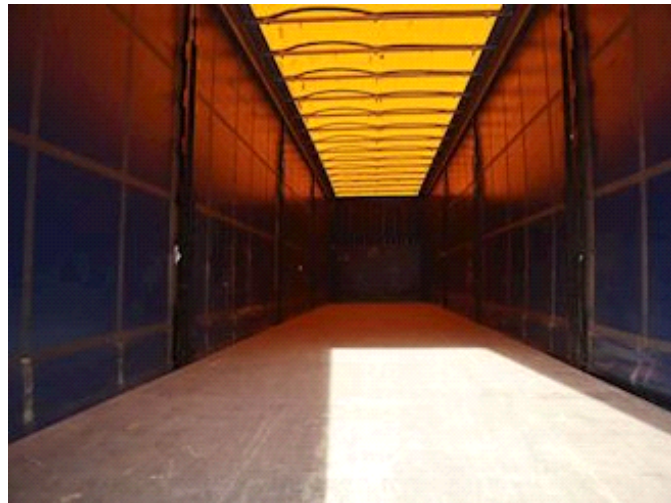

LASTAS A/S

Energivej 35 . DK-8722 Hedensted . Danmark
Motorvej / Autobahn E45 . Afkørsel / Abfahrt 58

E-mail: lastas@lastas.dk
www.lastas.dk

Tel +45 72 19 80 00 • Fax +45 72 19 80 01