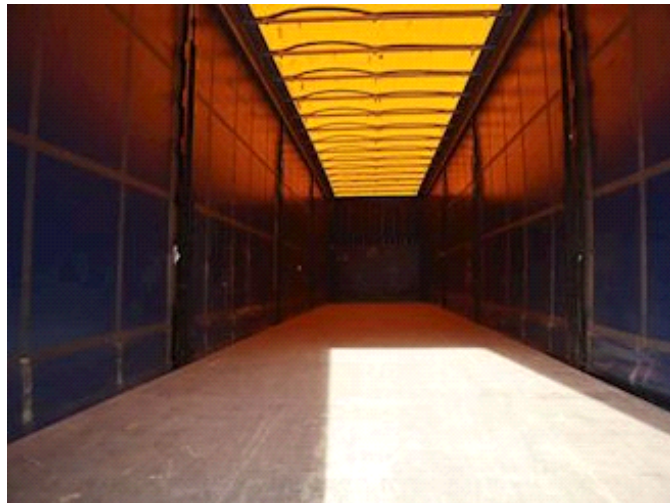

LASTAS A/S

Energivej 35 . DK-8722 Hedensted . Danmark
Motorvej / Autobahn E45 . Afkørsel / Abfahrt 58

E-mail: lastas@lastas.dk
www.lastas.dk

Tel +45 72 19 80 00 • Fax +45 72 19 80 01