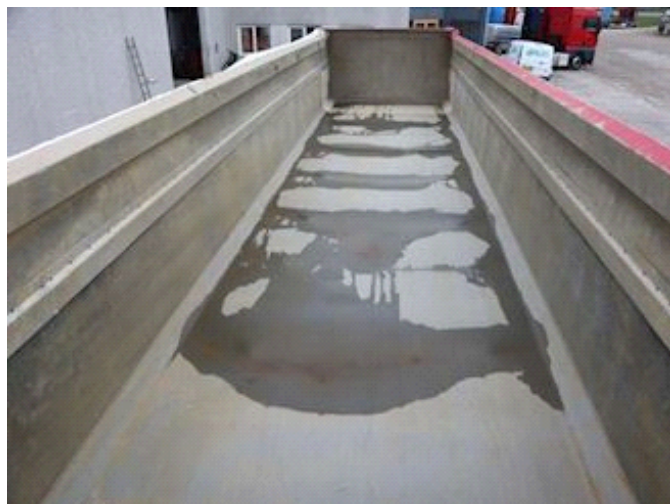

LASTAS A/S

Energivej 35 . DK-8722 Hedensted . Danmark
Motorvej / Autobahn E45 . Afkørsel / Abfahrt 58

E-mail: lastas@lastas.dk
www.lastas.dk

Tel +45 72 19 80 00 • Fax +45 72 19 80 01