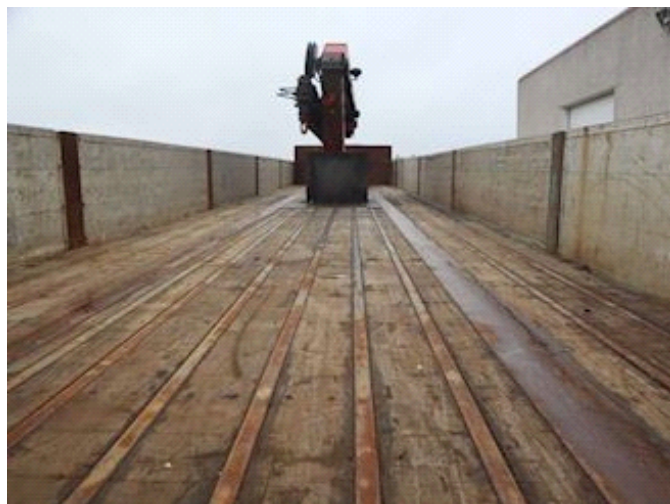

LASTAS A/S

Energivej 35 . DK-8722 Hedensted . Danmark
Motorvej / Autobahn E45 . Afkørsel / Abfahrt 58

E-mail: lastas@lastas.dk
www.lastas.dk

Tel +45 72 19 80 00 • Fax +45 72 19 80 01