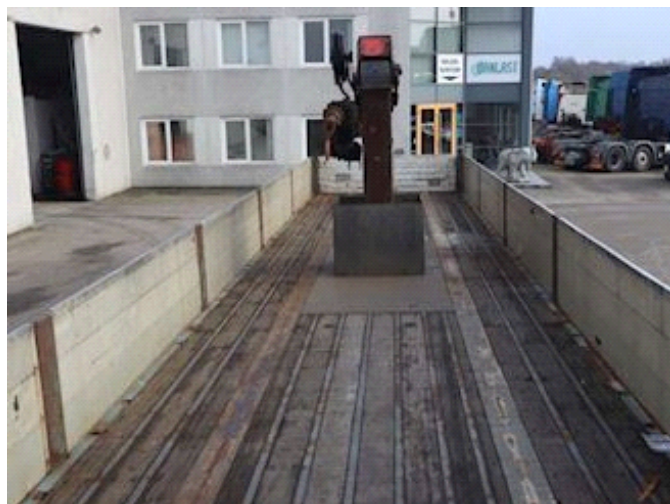

LASTAS A/S

Energivej 35 . DK-8722 Hedensted . Danmark
Motorvej / Autobahn E45 . Afkørsel / Abfahrt 58

E-mail: lastas@lastas.dk
www.lastas.dk

Tel +45 72 19 80 00 • Fax +45 72 19 80 01