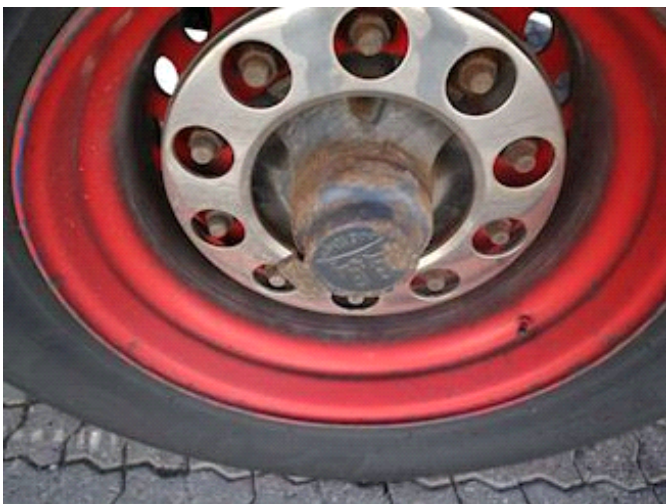

LASTAS A/S

Energivej 35 . DK-8722 Hedensted . Danmark
Motorvej / Autobahn E45 . Afkørsel / Abfahrt 58

E-mail: lastas@lastas.dk
www.lastas.dk

Tel +45 72 19 80 00 • Fax +45 72 19 80 01