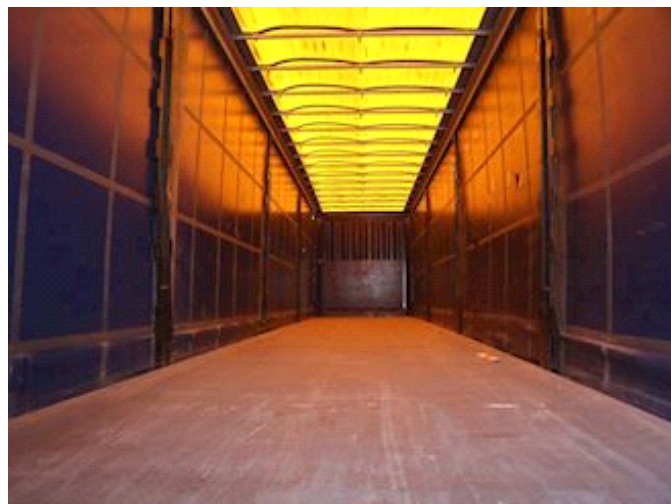

LASTAS A/S

Energivej 35 . DK-8722 Hedensted . Danmark
Motorvej / Autobahn E45 . Afkørsel / Abfahrt 58

E-mail: lastas@lastas.dk
www.lastas.dk

Tel +45 72 19 80 00 • Fax +45 72 19 80 01