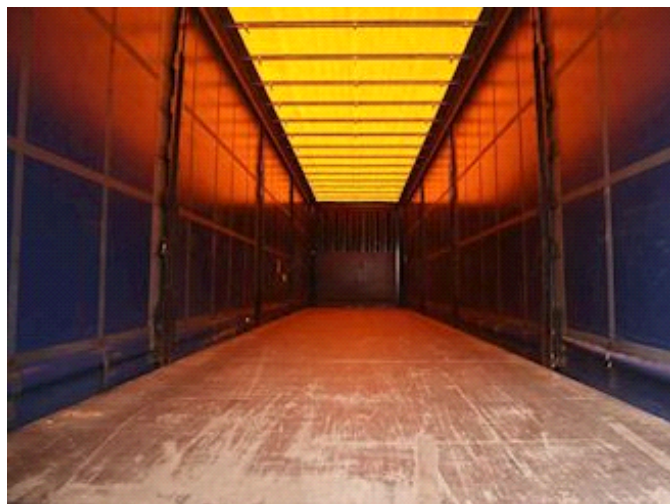

LASTAS A/S

Energivej 35 . DK-8722 Hedensted . Danmark
Motorvej / Autobahn E45 . Afkørsel / Abfahrt 58

E-mail: lastas@lastas.dk
www.lastas.dk

Tel +45 72 19 80 00 • Fax +45 72 19 80 01