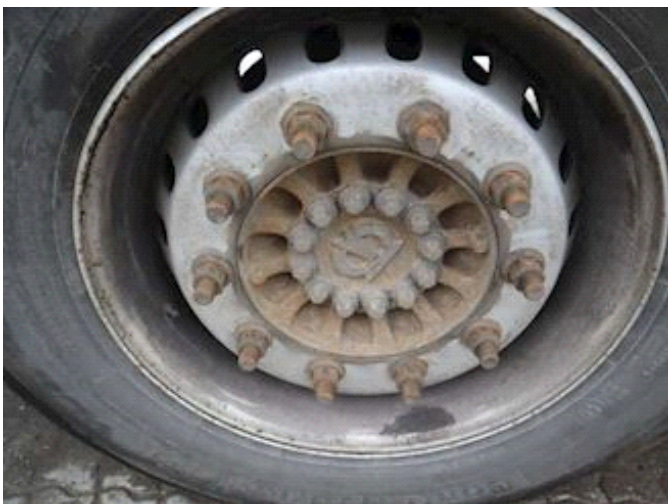

LASTAS A/S

Energivej 35 . DK-8722 Hedensted . Danmark
Motorvej / Autobahn E45 . Afkørsel / Abfahrt 58

E-mail: lastas@lastas.dk
www.lastas.dk

Tel +45 72 19 80 00 • Fax +45 72 19 80 01