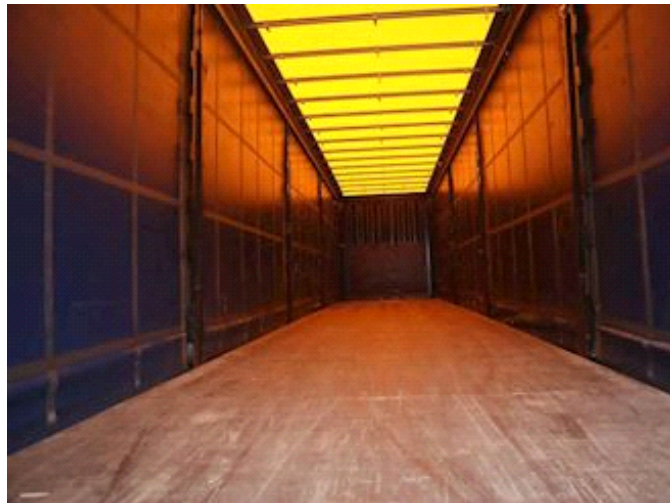

LASTAS A/S

Energivej 35 . DK-8722 Hedensted . Danmark
Motorvej / Autobahn E45 . Afkørsel / Abfahrt 58

E-mail: lastas@lastas.dk
www.lastas.dk

Tel +45 72 19 80 00 • Fax +45 72 19 80 01