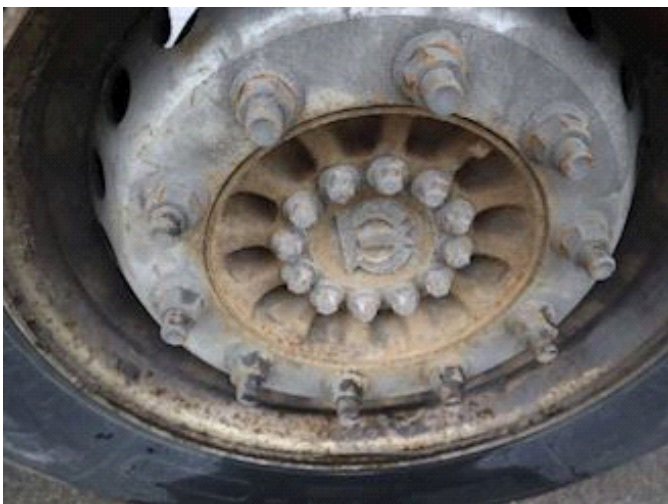

LASTAS A/S

Energivej 35 . DK-8722 Hedensted . Danmark
Motorvej / Autobahn E45 . Afkørsel / Abfahrt 58

E-mail: lastas@lastas.dk
www.lastas.dk

Tel +45 72 19 80 00 • Fax +45 72 19 80 01