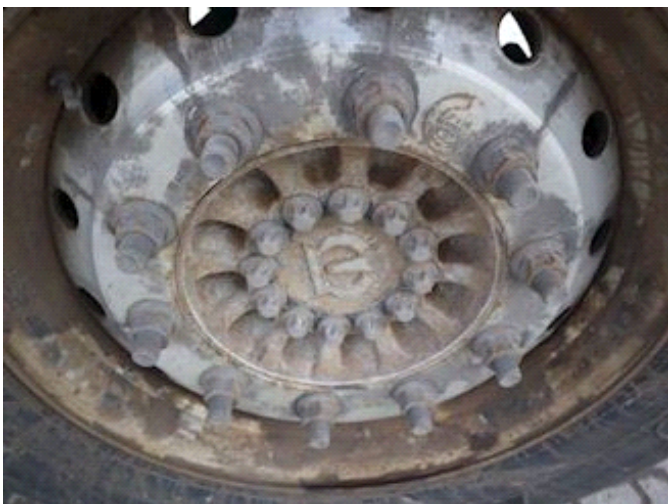

LASTAS A/S

Energivej 35 . DK-8722 Hedensted . Danmark
Motorvej / Autobahn E45 . Afkørsel / Abfahrt 58

E-mail: lastas@lastas.dk
www.lastas.dk

Tel +45 72 19 80 00 • Fax +45 72 19 80 01