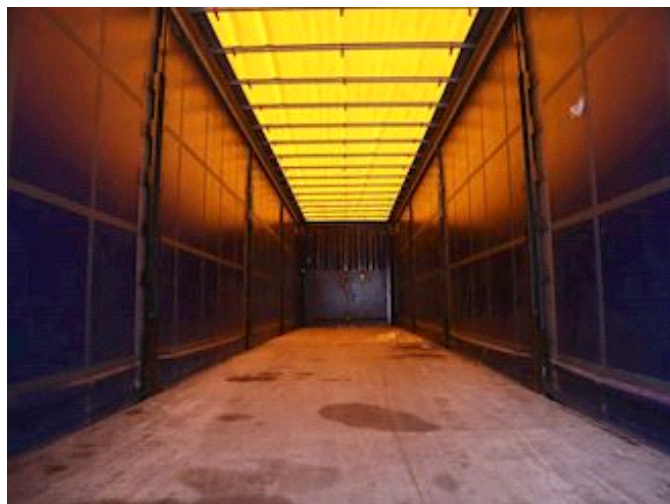

LASTAS A/S

Energivej 35 . DK-8722 Hedensted . Danmark
Motorvej / Autobahn E45 . Afkørsel / Abfahrt 58

E-mail: lastas@lastas.dk
www.lastas.dk

Tel +45 72 19 80 00 • Fax +45 72 19 80 01