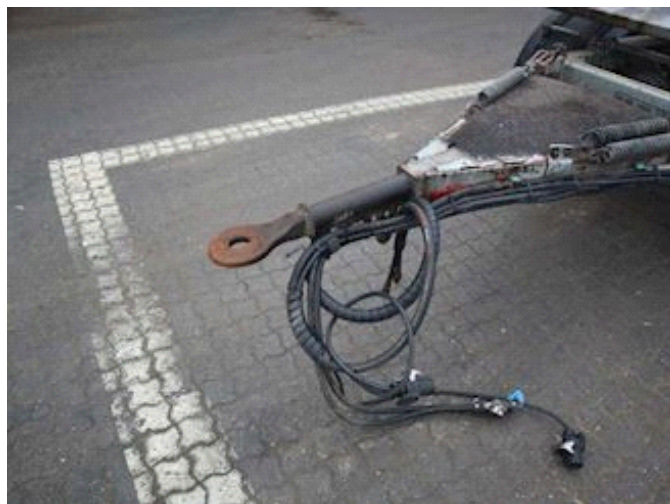

LASTAS A/S

Energivej 35 . DK-8722 Hedensted . Danmark
Motorvej / Autobahn E45 . Afkørsel / Abfahrt 58

E-mail: lastas@lastas.dk
www.lastas.dk

Tel +45 72 19 80 00 • Fax +45 72 19 80 01