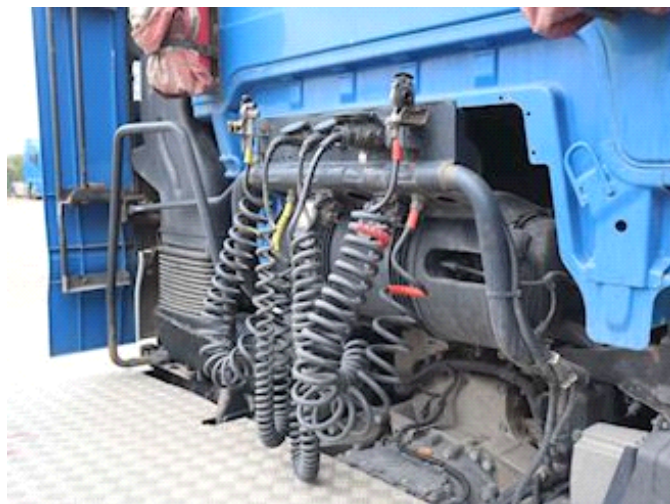

LASTAS A/S

Energivej 35 . DK-8722 Hedensted . Danmark
Motorvej / Autobahn E45 . Afkørsel / Abfahrt 58

E-mail: lastas@lastas.dk
www.lastas.dk

Tel +45 72 19 80 00 • Fax +45 72 19 80 01